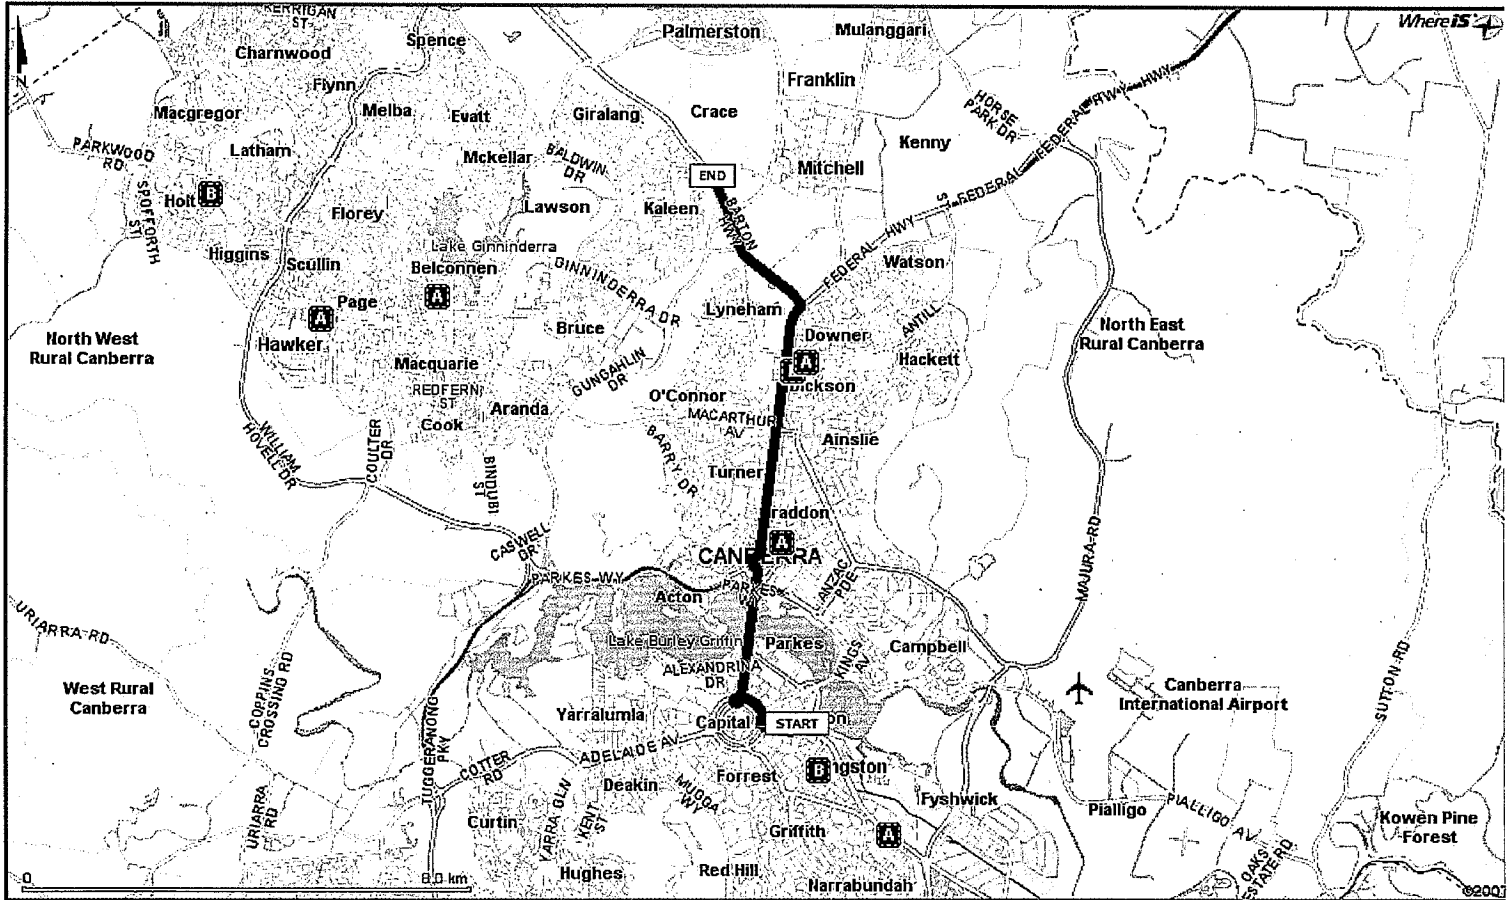

From: **Barton, Australian Capital Territory**
 To: **Bellenden St, Crace, Australian Capital Territory**

Distance: 12.07 km
 Duration: 10 mins

Whereis the savings?
 In a Kodak All-in-One printer. See Kodak.com.au

shows a location where you can redeem a special offer coupon. See the end of this printout for details.

Segment 1	Travel	Time	Maps
START: Start at BLACKALL ST, BARTON - head towards MACQUARIE ST	80 m	< 1 min	
Turn left at MACQUARIE ST, BARTON	145 m	< 1 min	
Turn right at BRISBANE AV, BARTON	515 m	< 1 min	
Turn right at STATE CIR, CAPITAL HILL	781 m	< 1 min	
Continue along COMMONWEALTH AV, CAPITAL HILL	2.73 km	< 2 mins	
Continue along VERNON CIR, CANBERRA	258 m	< 1 min	
Continue along NORTHBOURNE AV, CANBERRA	4.57 km	< 5 mins	
Continue along RAMP, LYNEHAM	87 m	< 1 min	
Continue along BARTON HWY, LYNEHAM	2.84 km	< 2 mins	
Continue along BELLENDEN ST, KALEEN	69 m	< 1 min	

END

Finish: Stop at BELLENDEN ST, CRACE

Subtotal: 12.07 km 10 mins

Total: 12.07 km 10 mins

Special offer coupons

A Refer to map for location 

SMS 'KFC' to 0415coupon
to get your mobile coupon
for **25% off**
TIGER Combo 
You agree the reply does not
require an unsubscribe facility. **KFC**

B Refer to map for location 

hungry? 
SMS 'pizza'
to 0415 coupon
for a **hot deal!**

YOU AGREE THE REPLY DOES NOT REQUIRE
AN UNSUBSCRIBE FACILITY.