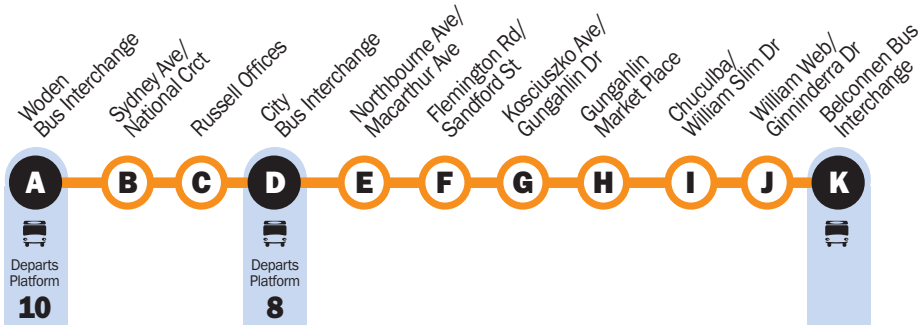

56
156
256

Look for
bus numbers

WODEN - BARTON - RUSSELL - CITY - GUNGAHLIN - EVATT - BELCONNEN

MONDAY to FRIDAY

56	.....	.....	.....	.....	.....	.....	6.08a	6.15a	6.23a	6.28a	6.35a
56	.....	.....	.....	6.23a	6.29a	6.37a	6.45a	6.52a	7.00a	7.05a	7.12a
56	.....	.....	.....	6.49a	6.55a	7.03a	7.11a	7.18a	7.26a	7.31a	7.38a
56	.....	.....	.....	7.22a	7.28a	7.36a	7.44a	7.51a	7.59a	8.06a	8.17a
56	.....	.....	.....	7.54a	8.00a	8.08a	8.18a	8.28a	8.38a	8.45a	8.56a
56	.....	.....	.....	8.26a	8.32a	8.40a	8.50a	9.00a	9.08a	9.13a	9.20a
56	.....	.....	.....	9.03a	9.09a	9.17a	9.25a	9.32a	9.40a	9.45a	9.52a
56	.....	.....	.....	9.33a	9.39a	9.47a	9.55a	10.02a	.....	.....	.....
56	.....	.....	.....	10.03a	10.09a	10.17a	10.25a	10.32a	10.40a	10.45a	10.52a
56	.....	.....	.....	10.33a	10.39a	10.47a	10.55a	11.02a	.....	.....	.....
56	.....	.....	.....	11.03a	11.09a	11.17a	11.25a	11.32a	11.40a	11.45a	11.52a
56	.....	.....	.....	11.33a	11.39a	11.47a	11.55a	12.02p	.....	.....	.....
56	.....	.....	.....	12.03p	12.09p	12.17p	12.25p	12.32p	12.40p	12.45p	12.52p
56	.....	.....	.....	12.33p	12.39p	12.47p	12.55p	1.02p	.....	.....	.....
56	.....	.....	.....	1.03p	1.09p	1.17p	1.25p	1.32p	1.40p	1.45p	1.52p
56	.....	.....	.....	1.33p	1.39p	1.47p	1.55p	2.02p	.....	.....	.....
56	.....	.....	.....	2.03p	2.09p	2.17p	2.25p	2.32p	2.40p	2.45p	2.52p
56	.....	.....	.....	2.43p	2.49p	2.57p	3.06p	3.16p	3.26p	3.31p	3.39p
56	.....	.....	.....	3.14p	3.21p	3.30p	3.40p	3.50p	4.00p	4.05p	4.13p
56	.....	.....	.....	3.55p	4.02p	4.11p	4.21p	4.31p	4.41p	4.46p	4.54p
256	.....	4.16p	4.24p	4.34p	4.41p	4.50p	5.00p	5.10p	.....	.....	.....
156	4.54p	.....	.....	5.10p	5.17p	5.26p	5.36p	5.46p	5.56p	6.01p	6.09p
256	.....	5.12p	5.20p	5.30p	5.37p	5.46p	5.56p	6.06p	.....	.....	.....
56	.....	.....	.....	5.50p	5.57p	6.06p	6.16p	6.26p	.....	.....	.....
156	5.55p	.....	.....	6.11p	6.18p	6.27p	6.36p	6.43p	6.51p	6.56p	7.03p
56	.....	.....	.....	6.56p	7.02p	7.10p	7.18p	7.25p	7.33p	7.38p	7.45p
56	.....	.....	.....	7.40p	7.46p	7.54p	8.02p	8.09p	8.17p	8.22p	8.29p

flexibus

Connects with Route 50
from City.

9.05p
10.05p
11.05p

Flexibus service **956**
to Palmerston & Nicholls.
Call 13 17 10 to book a ride.

SATURDAY