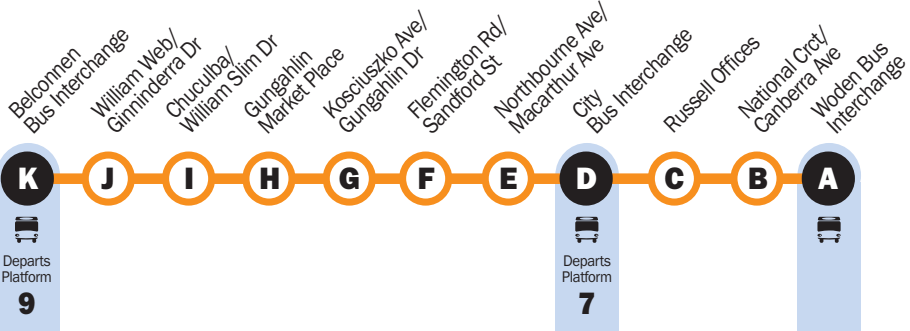

56
156
256

Look for
bus numbers

BELCONNEN - EVATT - GUNGALHIN - CITY - RUSSELL - BARTON - WODEN

MONDAY to FRIDAY

56	.....	.....	.....	6.15a	6.22a	6.30a	6.38a	6.44a	.....	.....	.....
56	.....	.....	.....	6.51a	6.58a	7.06a	7.14a	7.20a	.....	.....	.....
256	.....	.....	7.13a	7.21a	7.28a	7.36a	7.44a	7.51a	7.59a	8.07a	.....
156	.....	.....	7.33a	7.41a	7.48a	7.56a	8.07a	8.18a	.....	.....	8.33a
256	.....	.....	7.53a	8.01a	8.11a	8.21a	8.35a	8.46a	8.55a	9.03a	.....
56	.....	.....	.....	8.11a	8.21a	8.31a	8.45a	8.55a	.....	.....	.....
56	8.08a	8.16a	8.21a	8.31a	8.41a	8.51a	9.03a	9.09a	.....	.....	.....
56	.....	.....	.....	8.46a	8.56a	9.05a	9.13a	9.19a	.....	.....	.....
56	9.06a	9.13a	9.18a	9.26a	9.33a	9.41a	9.49a	9.55a	.....	.....	.....
56	9.32a	9.39a	9.44a	9.52a	9.59a	10.07a	10.15a	10.21a	.....	.....	.....
56	.....	.....	.....	10.29a	10.36a	10.44a	10.52a	10.58a	.....	.....	.....
56	10.32a	10.39a	10.44a	10.52a	10.59a	11.07a	11.15a	11.21a	.....	.....	.....
56	.....	.....	.....	11.29a	11.36a	11.44a	11.52a	11.58a	.....	.....	.....
56	11.32a	11.39a	11.44a	11.52a	11.59a	12.07p	12.15p	12.21p	.....	.....	.....
56	.....	.....	.....	12.29p	12.36p	12.44p	12.52p	12.58p	.....	.....	.....
56	12.32p	12.39p	12.44p	12.52p	12.59p	1.07p	1.15p	1.21p	.....	.....	.....
56	.....	.....	.....	1.29p	1.36p	1.44p	1.52p	1.58p	.....	.....	.....
56	1.32p	1.39p	1.44p	1.52p	1.59p	2.07p	2.15p	2.21p	.....	.....	.....
56	.....	.....	.....	2.30p	2.37p	2.45p	2.53p	2.59p	.....	.....	.....
56	2.32p	2.39p	2.44p	2.52p	2.59p	3.09p	3.18p	3.25p	.....	.....	.....
56	3.03p	3.11p	3.16p	3.26p	3.36p	3.46p	3.55p	4.02p	.....	.....	.....
56	3.43p	3.51p	3.56p	4.06p	4.16p	4.26p	4.35p	4.42p	.....	.....	.....
56	4.23p	4.31p	4.36p	4.46p	4.56p	5.06p	5.15p	5.22p	.....	.....	.....
56	5.03p	5.11p	5.16p	5.26p	5.36p	5.46p	5.55p	6.02p	.....	.....	.....
56	5.23p	5.31p	5.36p	5.46p	5.56p	6.06p	6.15p	6.22p	.....	.....	.....
56	5.43p	5.51p	5.56p	6.06p	6.16p	6.26p	6.35p	6.41p	.....	.....	.....
56	6.17p	6.25p	6.30p	6.38p	6.45p	6.53p	7.01p	7.07p	.....	.....	.....
56	7.47p	7.54p	7.59p	8.07p	8.14p	.....	.....	.....	.....	.....	.....

flexibus

Connects with Route 50 from Belconnen.

9.05p
10.05p
11.05p

Flexibus service **956** to Palmerston & Nicholls. Call 13 17 10 to book a ride.

SATURDAY